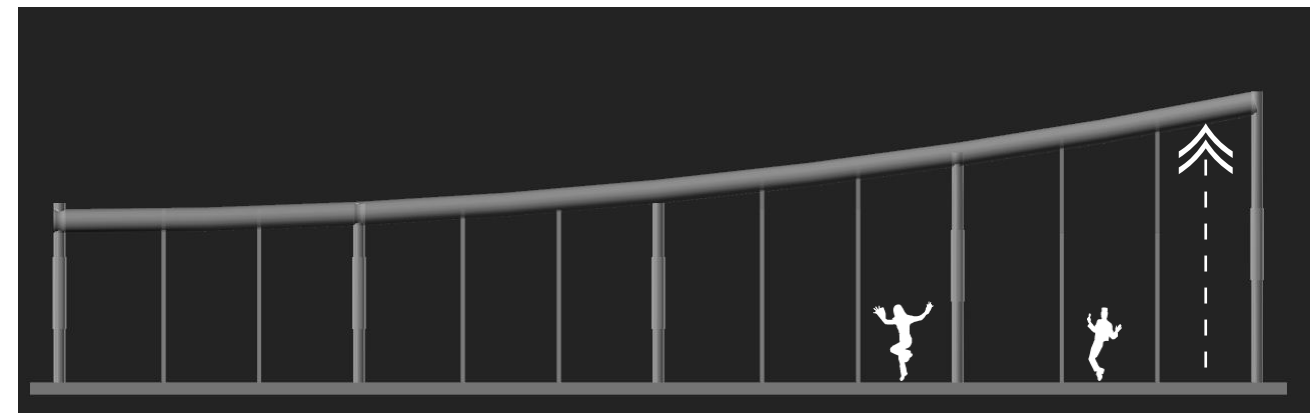

Cylinder Detail

Connect With Nature

Cylinder

Roof Option 1

Roof Option 2

DNA DOUBLE HELIX
EDDIE ESPINOZA VILLA/WINTER '11/PROF. NANCY CHENG